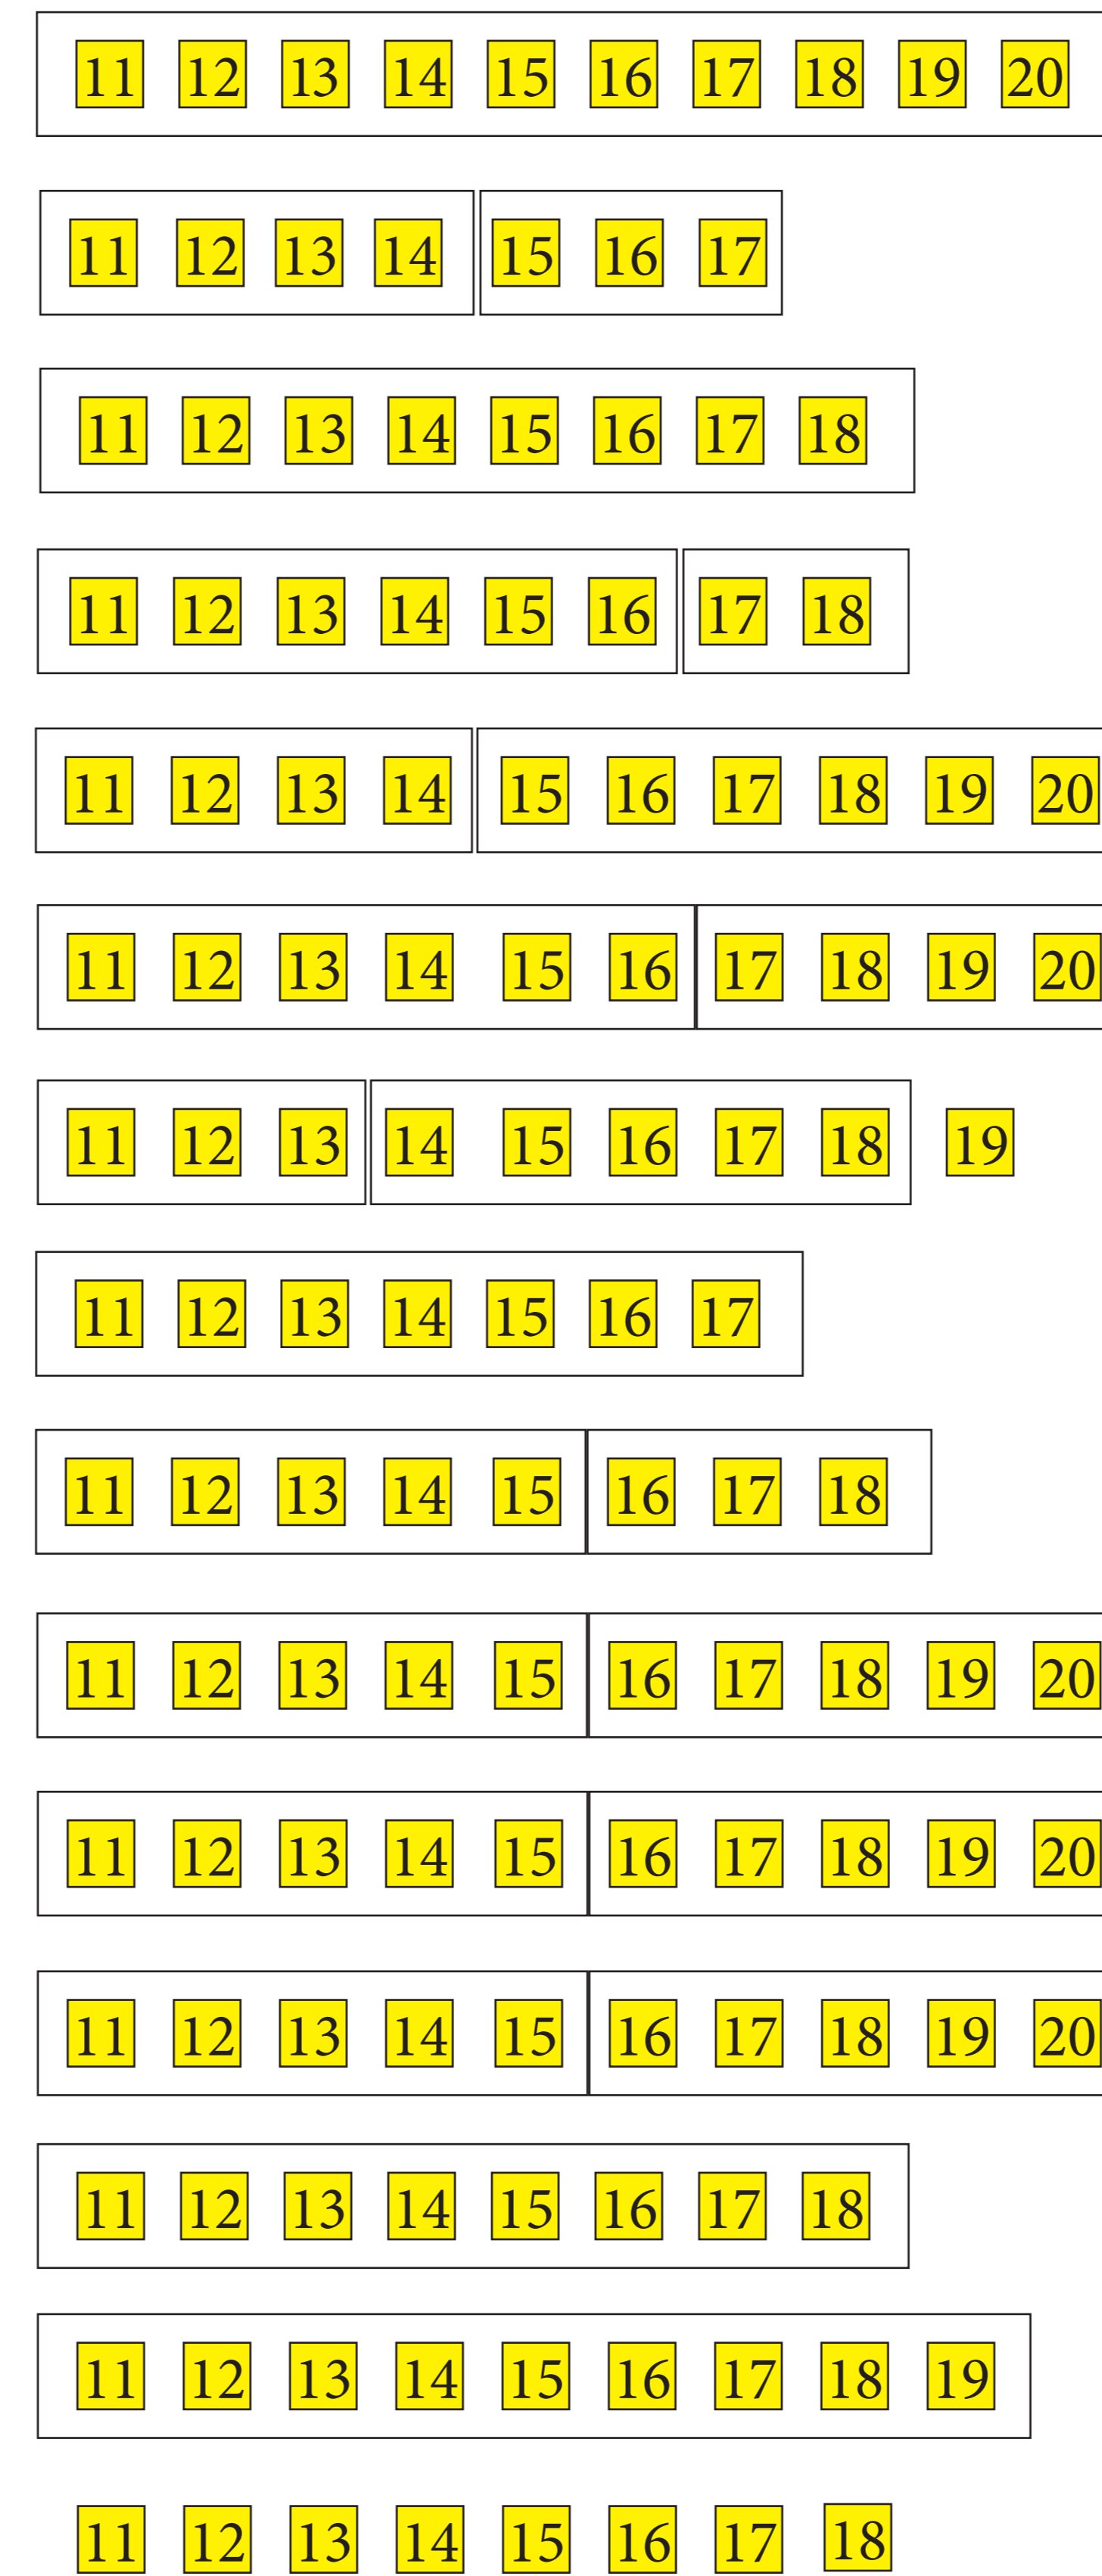

£20 chairs

£16 chairs

£13 chairs

Performance area

North Wall

NW1

NW2

NW3

NW4

NW5

NW6

NW7

NW8

NW9

NW10

NW11

NW12

NW13

NW14

NW15

NW16

NW17

NW18

NW19

North Nave

FRONT

South Nave

South Aisle

South Wall

A
B
C
D
E
F
G
H
J
K
L
M
N
P
R

A
B
C
D
E
F
G
H
J
K
L
M

6 7 8 9 10