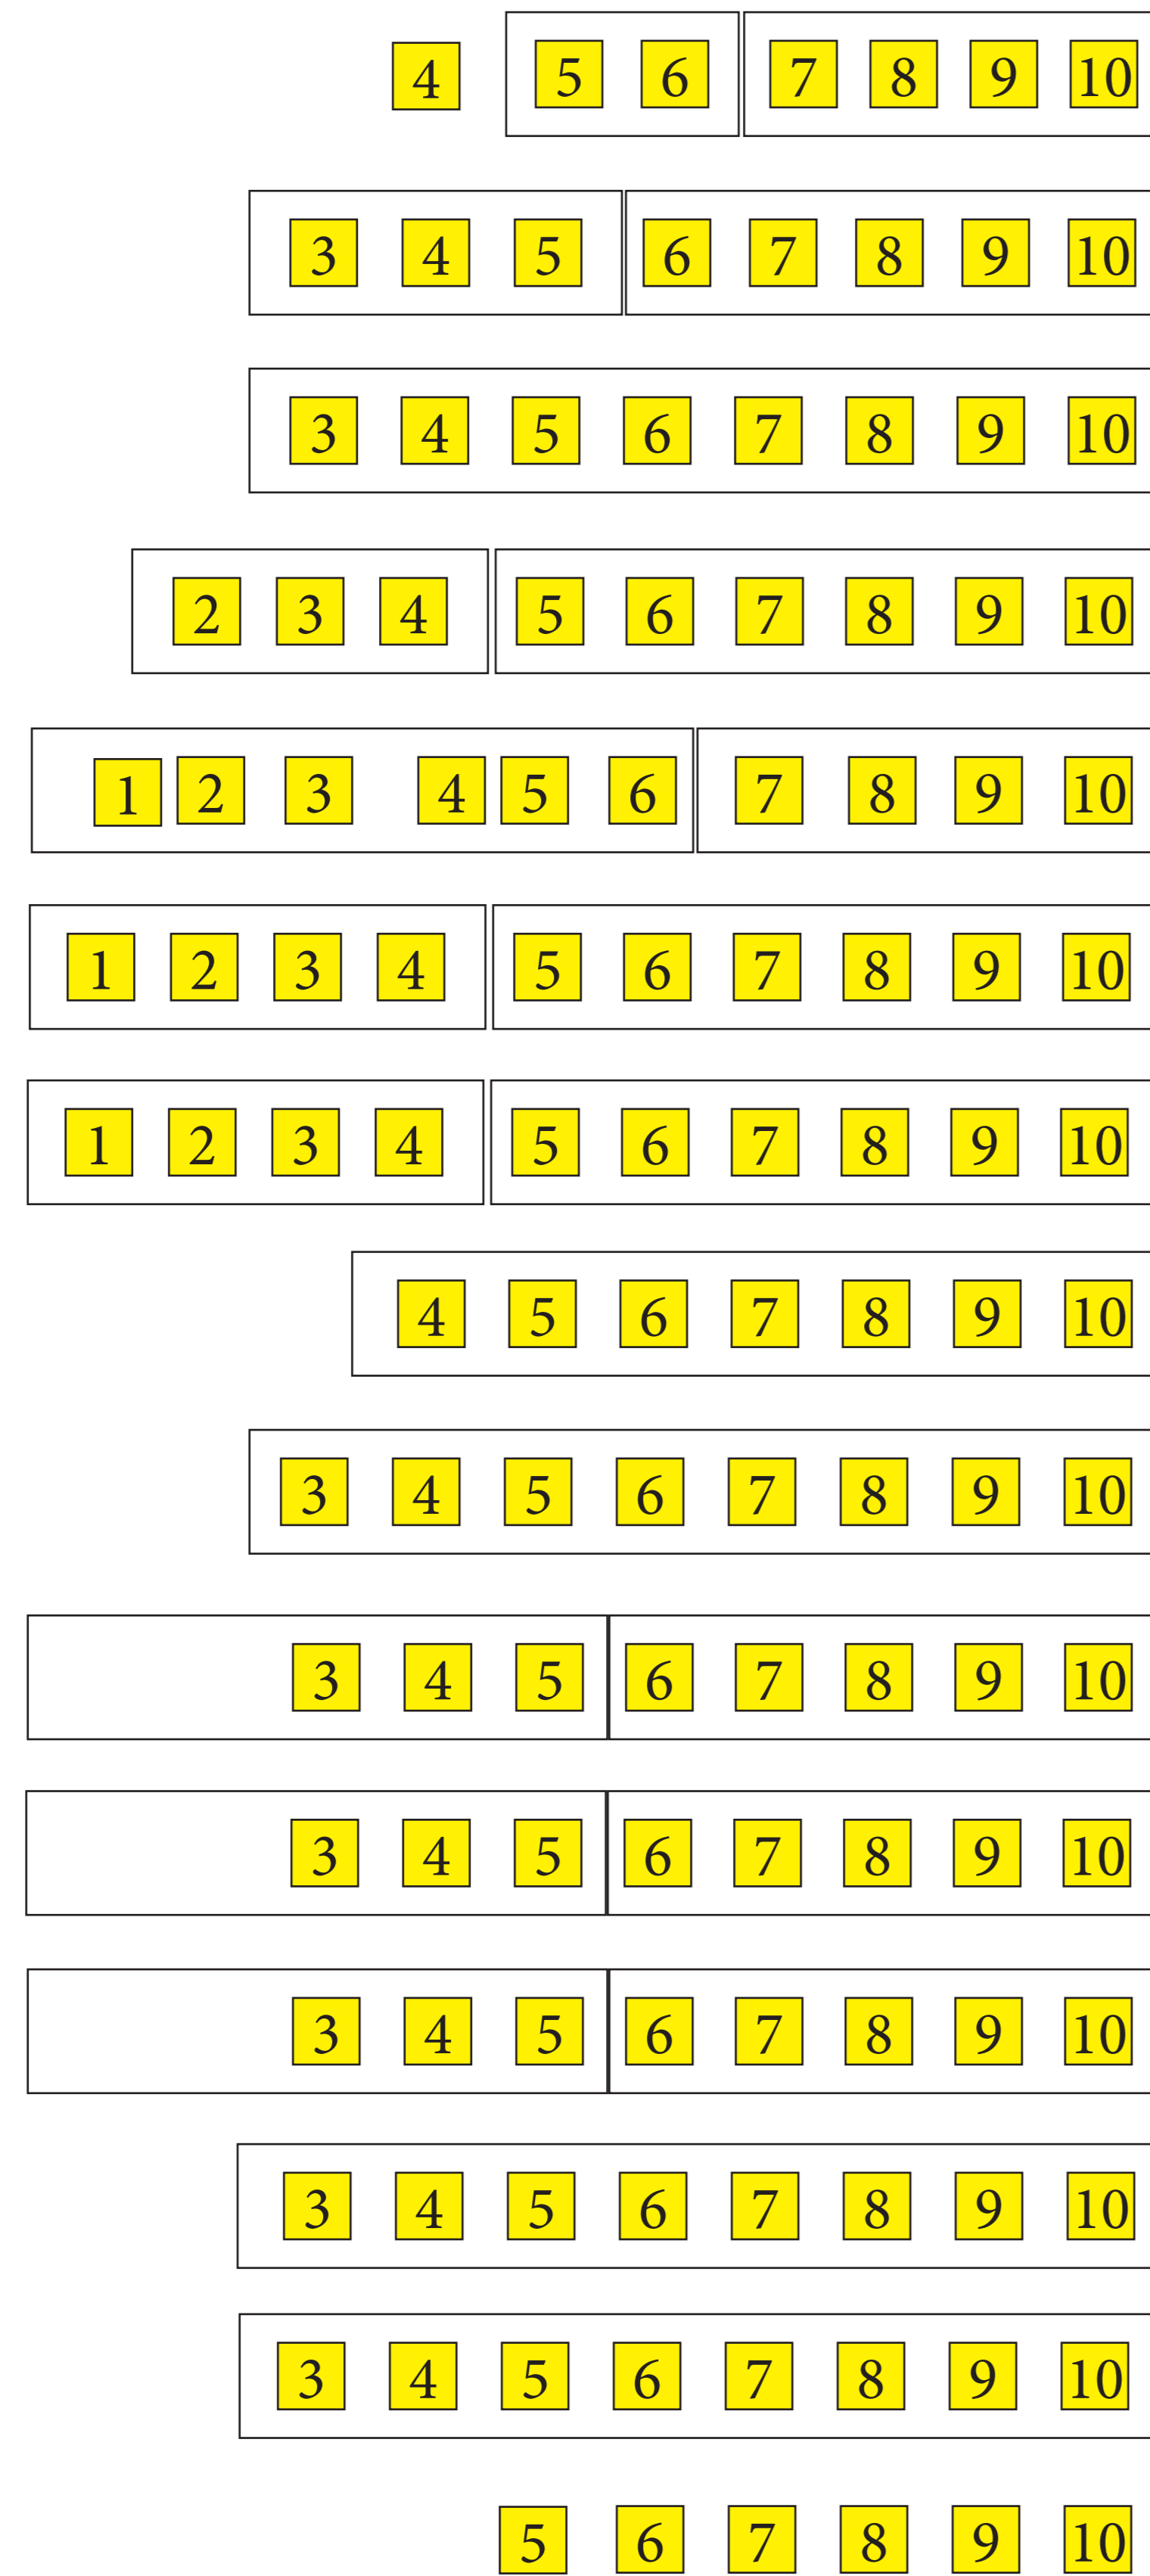

£20 chairs

£16 chairs

£13 chairs

Performance area

North Wall

NW1

NW2

NW3

NW4

NW5

NW6

NW7

NW8

NW9

NW10

NW11

NW12

NW13

NW14

NW15

NW16

NW17

NW18

NW19

North Nave

FRONT

South Nave

South Aisle

South Wall

A
B
C
D
E
F
G
H
J
K
L
M
N
P
R

A
B
C
D
E
F
G
H
J
K
L
M

6 7 8 9 10